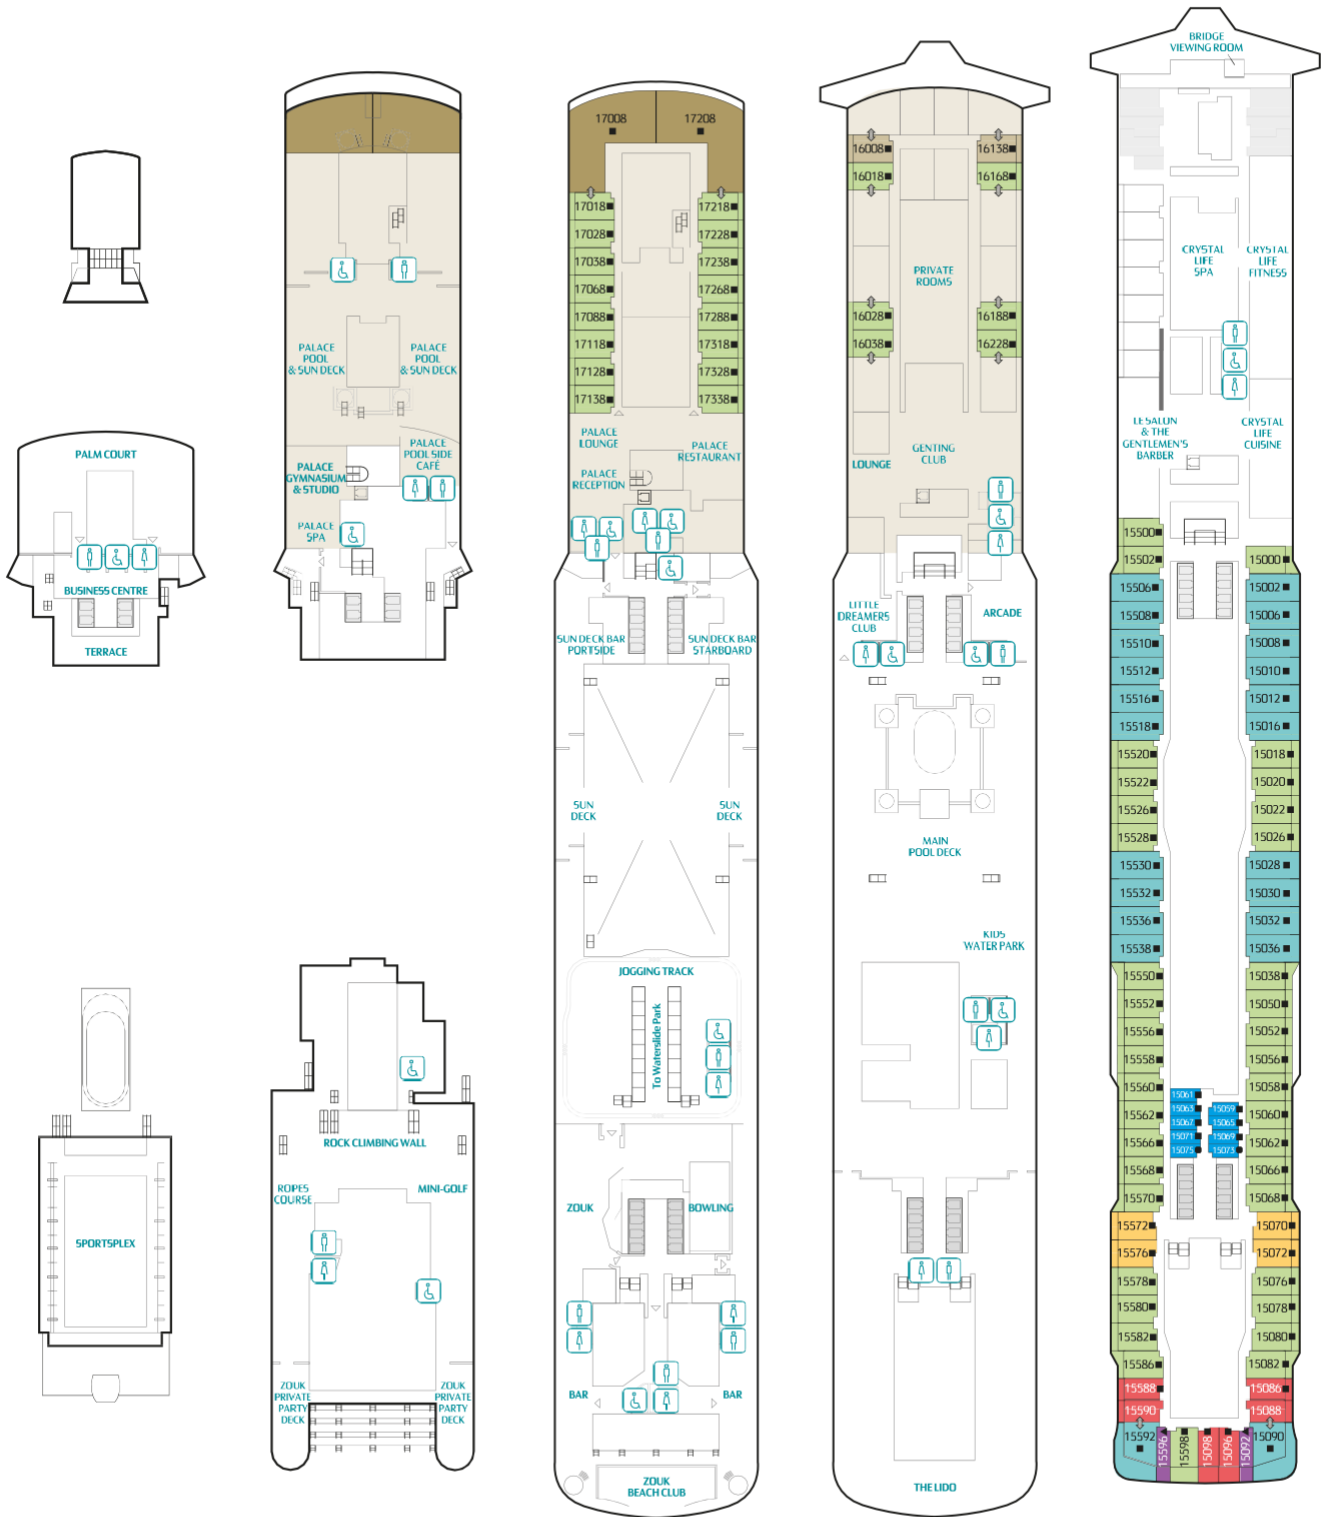

Genting Dream Deck Plans

CATEGORIES

- Palace Villa
- Palace Penthouse
- Palace Deluxe Suite
- Palace Suite
- Palace Suite (Accessible)

DECK 19

Lounge, Business Centre & SportsPlex

DECK 18

The Palace, Ropes Course, Mini-Golf, Rock Climbing Wall & Zouk Private Party Deck

DECK 17

The Palace, Suites, Zouk & Zouk Beach Club

DECK 16

Genting Club, Suites, Entertainment Venues, Water Activities & Restaurant

DECK 15

Western Spa, Fitness Centre, Suites, Balcony Deluxe, Balcony & Interior Staterooms