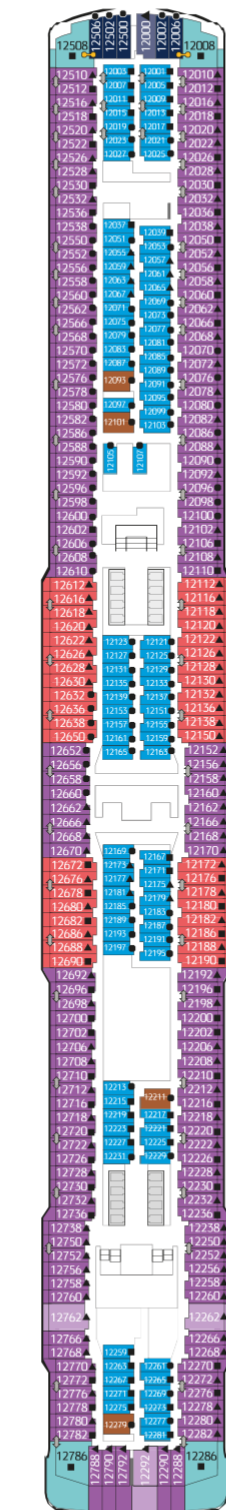

- Balcony Deluxe Stateroom
- Balcony Deluxe Stateroom (Accessible)
- Balcony Stateroom
- Balcony Stateroom (Accessible)

- Oceanview Stateroom
- Oceanview Stateroom (Accessible)
- Interior Stateroom
- Interior Stateroom (Accessible)

- Up to two persons occupancy available
- ▲ Third person occupancy available
- Up to four persons occupancy available
- ↕ Connecting stateroom
- 🔑 Adjoining Stateroom