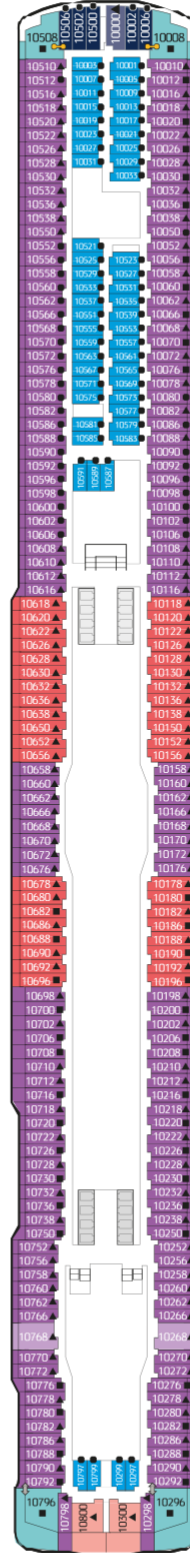

- Balcony Deluxe Stateroom
- Balcony Deluxe Stateroom (Accessible)
- Balcony Stateroom
- Balcony Stateroom (Accessible)

- Oceanview Stateroom
- Oceanview Stateroom (Accessible)
- Interior Stateroom
- Interior Stateroom (Accessible)

- Up to two persons occupancy available
- ▲ Third person occupancy available
- Up to four persons occupancy available
- ↕ Connecting stateroom
- 🔑 Adjoining Stateroom