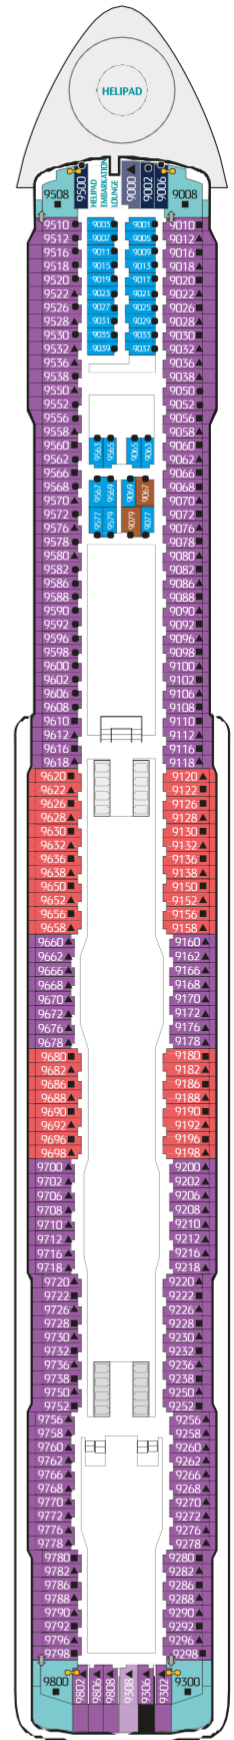

- Balcony Deluxe Stateroom
- Balcony Deluxe Stateroom (Accessible)
- Balcony Stateroom
- Balcony Stateroom (Accessible)

- Oceanview Stateroom
- Oceanview Stateroom (Accessible)
- Interior Stateroom
- Interior Stateroom (Accessible)

- Up to two persons occupancy available
- ▲ Third person occupancy available
- Up to four persons occupancy available
- ↕ Connecting stateroom
- 🔑 Adjoining Stateroom