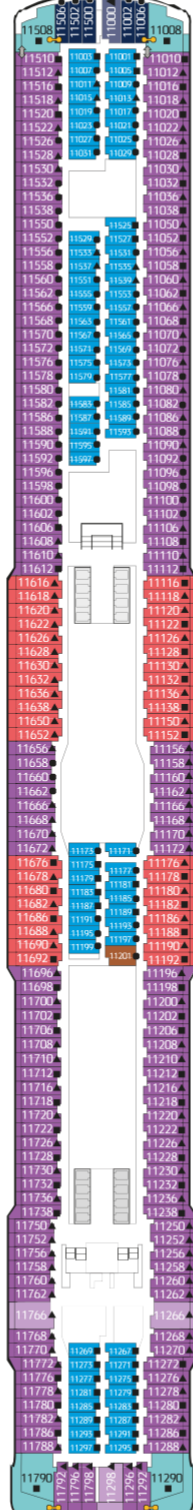

- Balcony Deluxe Stateroom
- Balcony Deluxe Stateroom (Accessible)
- Balcony Stateroom
- Balcony Stateroom (Accessible)

- Oceanview Stateroom
- Oceanview Stateroom (Accessible)
- Interior Stateroom
- Interior Stateroom (Accessible)

- Up to two persons occupancy available
- ▲ Third person occupancy available
- Up to four persons occupancy available
- ↕ Connecting stateroom
- 🔑 Adjoining Stateroom