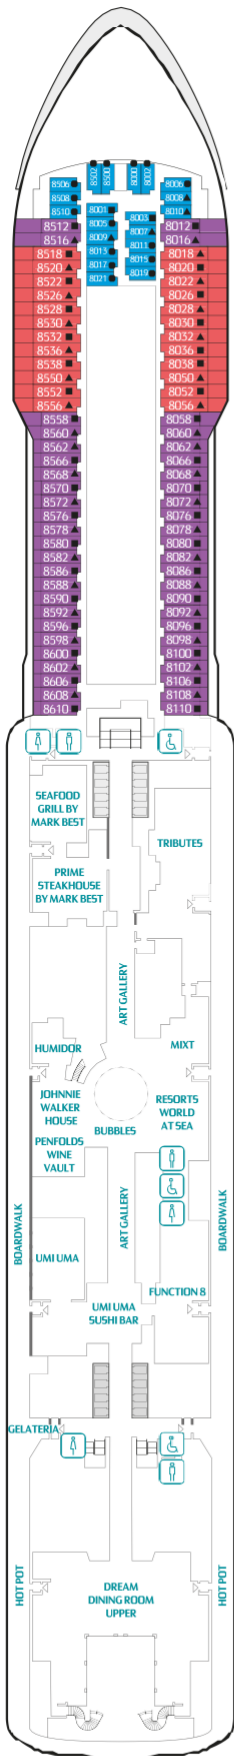

DECK 13	DECK 12	DECK 11	DECK 10	DECK 9
Suites, Balcony Deluxe, Balcony, Oceanview & Interior Staterooms	Suites, Balcony Deluxe, Balcony, Oceanview & Interior Staterooms	Suites, Balcony Deluxe, Balcony, Oceanview & Interior Staterooms	Suites, Balcony Deluxe, Balcony, Oceanview & Interior Staterooms	Suites, Balcony Deluxe, Balcony, Oceanview & Interior Staterooms, Helipad

DECK 8

Restaurants, Bars, Lounges & Multi-purpose Venue, Balcony Deluxe, Balcony & Interior Staterooms