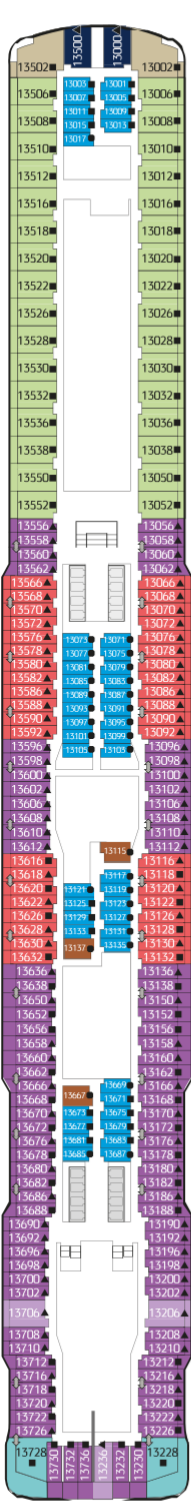

- Balcony Deluxe Stateroom
- Balcony Deluxe Stateroom (Accessible)
- Balcony Stateroom
- Balcony Stateroom (Accessible)

- Oceanview Stateroom
- Oceanview Stateroom (Accessible)
- Interior Stateroom
- Interior Stateroom (Accessible)

- Up to two persons occupancy available
- ▲ Third person occupancy available
- Up to four persons occupancy available
- ↕ Connecting stateroom
- 🔑 Adjoining Stateroom