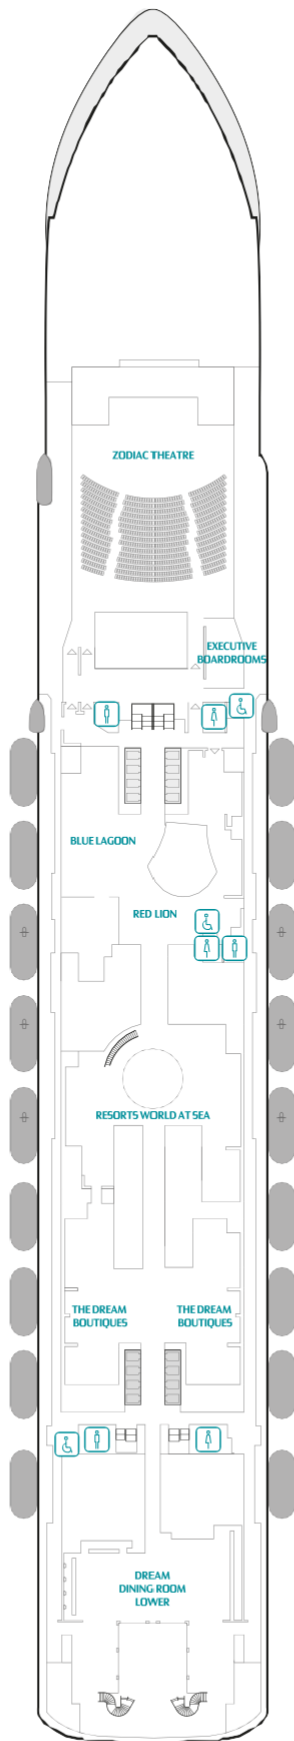

DECK 7

Main Theatre, Executive Boardrooms, Restaurants, Retail Venues & Entertainment Venues